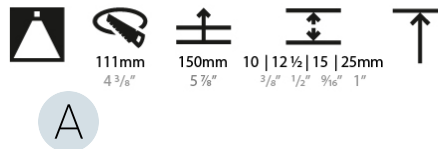

GENERAL

Series: Bioniq
 Subseries: Bioniq Round Deep
 Brand: Prolicht
 Division: Architectural
 Mounting Type: Trimless
 Mounting Location: Ceiling
 Subcategory: Downlight

PHYSICAL

Shape: Round
 Diameter (mm): 107
 Diameter (in): 4 3/16
 Height (mm): 130
 Height (in): 5 1/8
 Ceiling Thickness (mm): 10 / 12.5 / 15 / 25
 Ceiling Thickness (in): 3/8 or 1/2 or 9/16 or 1
 Min. Recessing Depth (mm): 150
 Min. Recessing Depth (in): 5 7/8
 Light Distribution: Downlight
 Weight (kg): 0.646
 Weight (lbs): 1.42
 Fixture Finish: SSR / BKV / CWI / CRY / HAB / UFT / ITA / RUA / FTG / MYG / LOD / PUS / FRO / FUP / KIA / POP / BLS / SPG / MEY / GOH / GUM / CHC / COM / ABZ / JAG / OBR / MOS / ROR
 Fixture Material: Aluminum Die Cast
 Cut-out Measurements: Ø 111mm / 4 3/8"
 Upon Request: Unique Ceiling Thickness

LED

Number of LEDs: 1
 Color Temperature (°K): 2700 / 3000 / 3500 / 4000
 Max. Delivered Lumen (lm): 876 / 909 / 955 / 974
 Nominal Lumen (lm): 1304 / 1352 / 1421 / 1450
 CRI: >90 CRI
 Efficiency (%): 87.9 / 88.4 / 87.9
 Lamp Life (hrs): 50000
 Upon Request: RGB-W Tunable White Special Color Temperature Special LED

OPTICAL

Reflector°: 18 / 42 / 60
 Optic°: Lens Pack - No Lens / Linear Spread Lens / Honeycomb / Spread Lens
 Upon Request: Special Beam Angles

RATINGS AND CERTIFICATIONS

382, F 416-247-9319, www.zaneen.com
 Certified by Intertek for North American Standards at the end of the existing Model #. For assistance on 'custom' specifications, contact zteam@zaneen.com.
 In a constant effort to supply the best product, we reserve the right to change specifications or materials without notice. The most recent specification sheets are found at zaneen.com
 IP rating: IP20